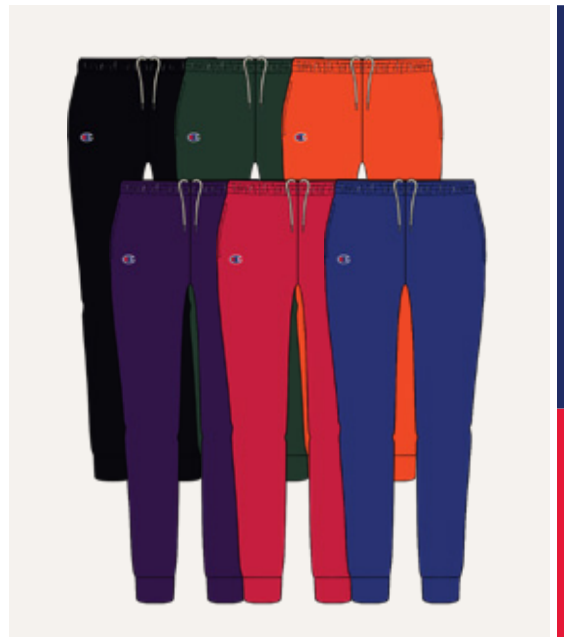

Short • C707BY | Youth: XS-XL  
 Regular • C708BY | Youth: XS-XL  
 Long • C709BY | Youth: XS-XL

\$54.99  
 \$49.99  
 \$54.99

- Body & Pocket Bags: 100% Polyester Knit
- Insets: Double Knit (100% Polyester)
- Short Inseam: Adult 26" | Youth 13.875" (YXS), 17" (YS), 20.125" (YM), 23.75" (YL), 24.5" (YXL)
- Regular Inseam: Adult 28" | Youth 15.875" (YXS), 19" (YS), 22.125" (YM), 25.75" (YL), 26.5" (YXL)
- Long Inseam: Adult 30" | Youth 17.875" (YXS), 21" (YS), 24.125" (YM), 27.75" (YL), 28.5" (YXL)
- Interior C Logo Elastic Waistband With Flat Drawstring For Comfortable Adjustment (No Drawstring On Youth)
- Exposed C Logo Elastic Waistband Can Be Folded Over To Show The C's Right Side Up For A Fun Hit Of Branding
- On-Seam Pockets
- Contrasting Insets Down The Sides For Customization
- Tapered, Cuffed Leg With Concealed Ankle Zip To Adjust Fit And Easy-On, Easy-Off Wear
- Self-Fabricated Cuff At Pant Hem For Adjustability And To Keep Leg In Place
- Imported

**CREATE YOUR MASTERPIECE**

1

**CHOOSE YOUR TEAM LOOK IN YOUR TEAM COLORS**

2

**CUSTOMIZE INSETS BY BLENDING BOLD COLORS AND PATTERNS**

**20 BRAID DESIGNS TO CHOOSE FROM!**  
 Customize with over 50 exclusive colors!  
 Call a style consultant to explore more options.